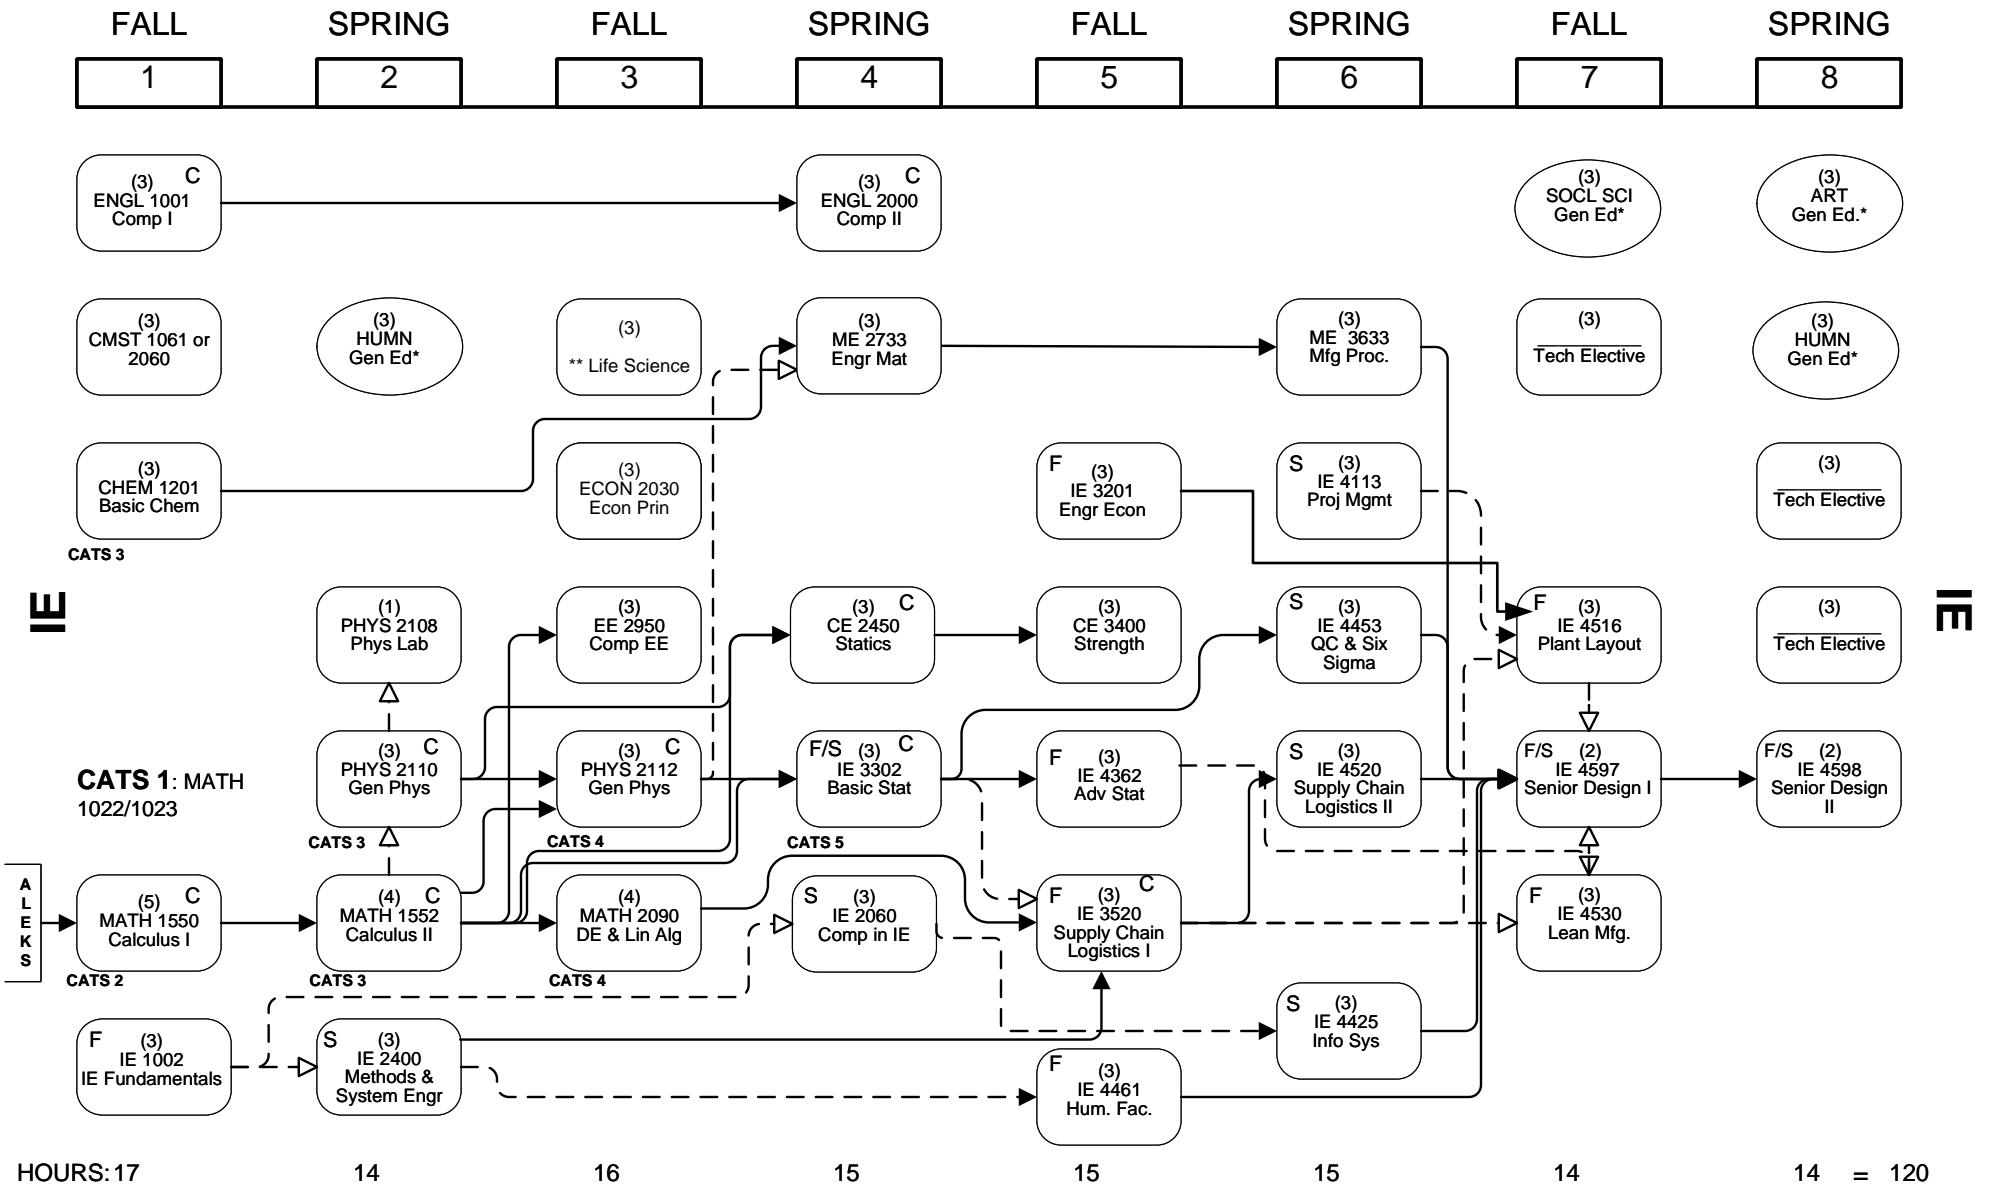

TOTAL HOURS = 120

INDUSTRIAL ENGINEERING

2023-2024

———> Credit required
 - - - -> Credit or registration required
 C Grade of "C" or better required BEFORE moving on to one or more following courses
 Gen Ed General Education - See 2022-2023 General Catalog

FLOWCHART LEGEND

IE Electives must be from approved electives list, available in the IE office or on the IE website <http://www.lsu.edu/eng/mie/>
 **IE4597/4598 may only be taken in the last two graduating semesters. Up to two of the four pre-requisites for IE4597 (IE 4425, 4453, 4461, & 4520) may be taken as co-requisites with IE4597.
 ** Approved Life Sciences – BIOL 1001/1011/1201, ENVS 1126/2126, HORT 2050/2061, AGRI 1005, AGRO 1001, OCS 2050, or RNR 1001.

Office: 3261C Patrick F Taylor Hall
<http://www.lsu.edu/eng/mie/>
 F Course taught in fall only
 S Course taught in spring only
 CATS # Critical Semester Requirements
 * IE students must also meet the GLOBAL KNOWLEDGE requirement. See the requirements sheet at <http://www.lsu.edu/eng/mie/>. Rev. 7/18/2022