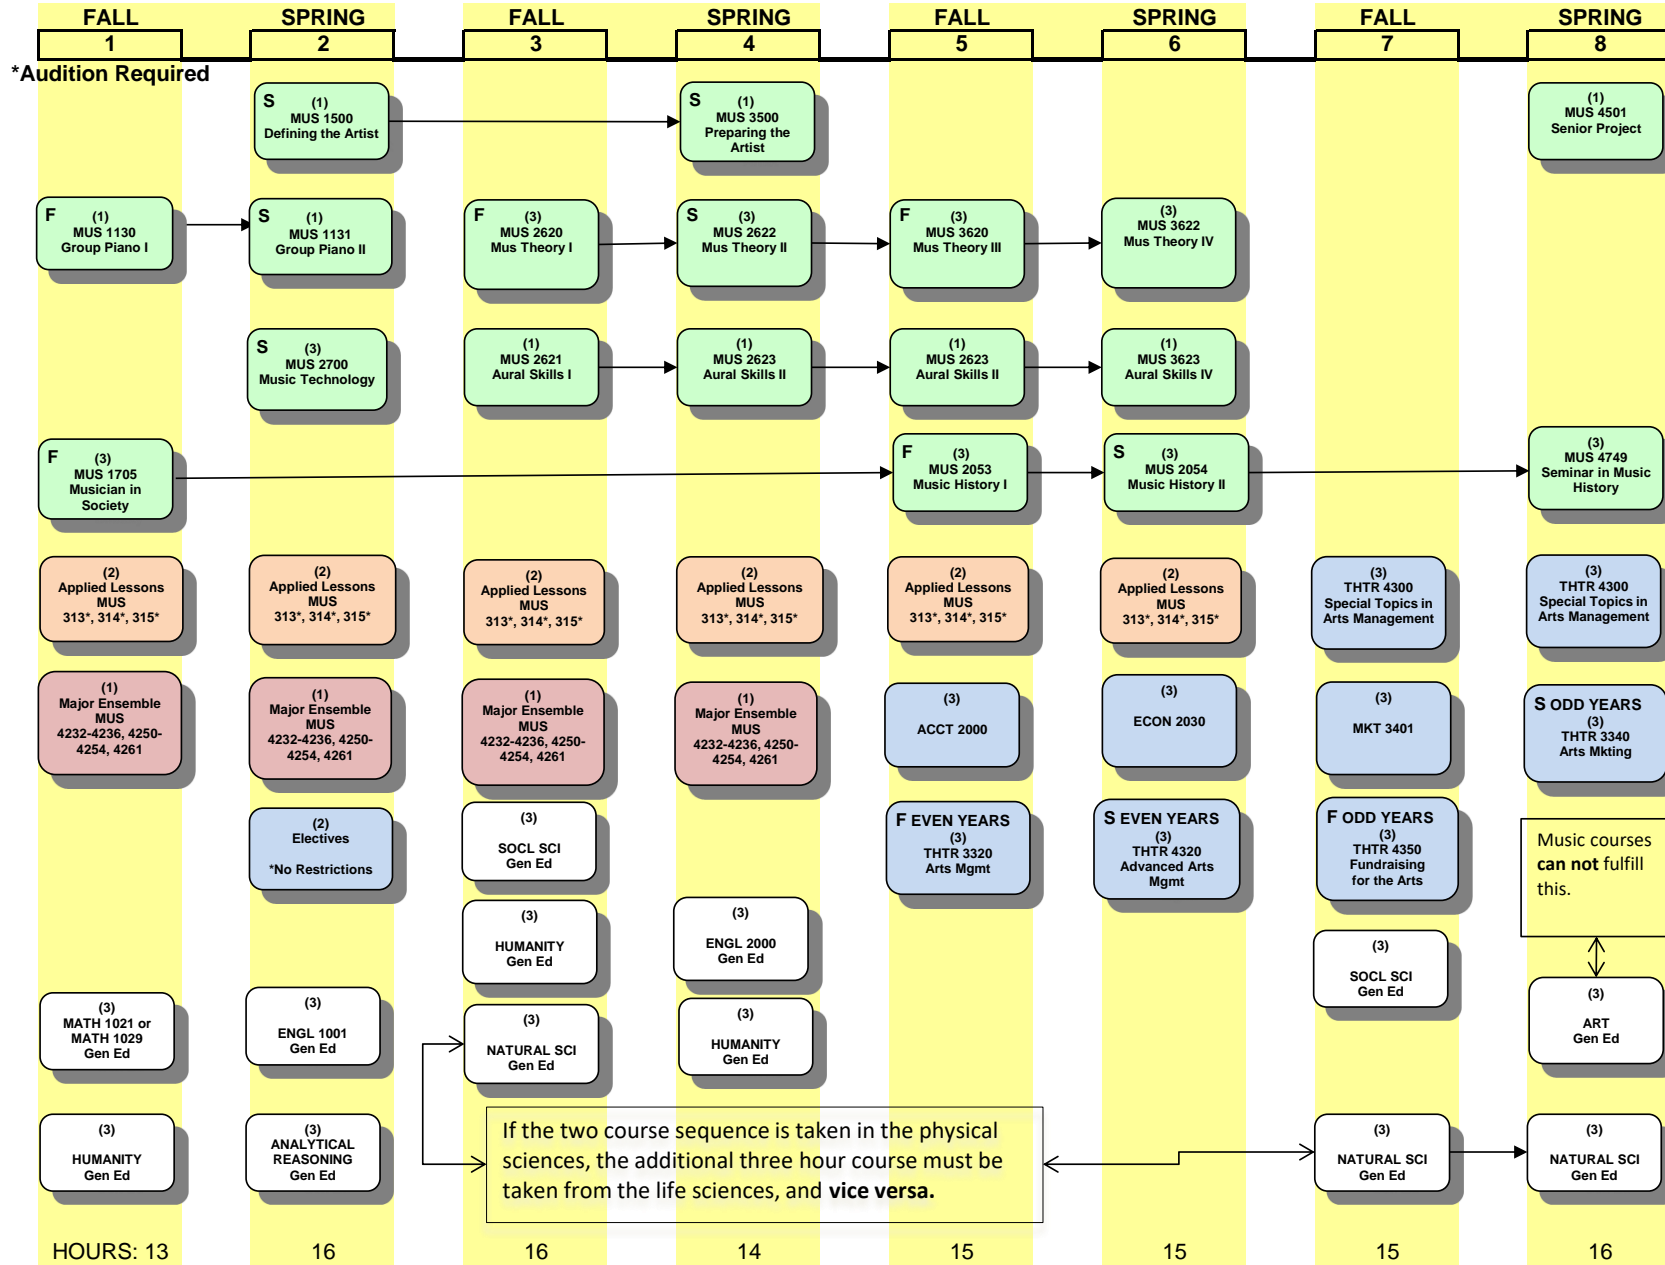

# BA MUSIC ARTS ADMINISTRATION

**Flowchart Legend**  
 F Course taught in fall only  
 S Course taught in spring only  
 → Credit required